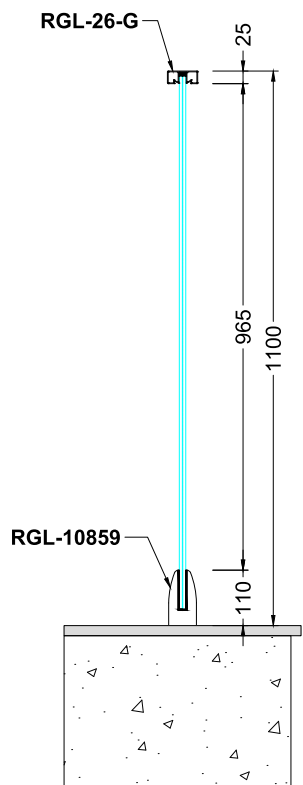

Clear Views, Strong Support: Glass Railings