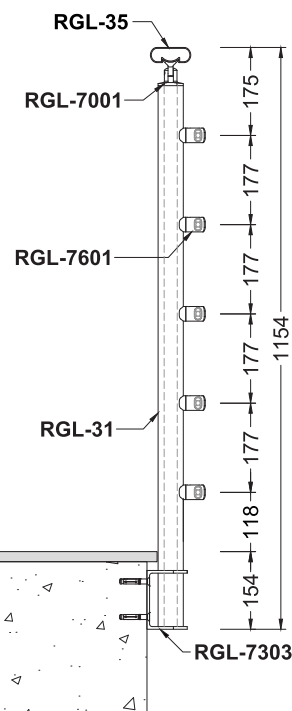

OS10-B

Stairways

Balcony

Top Mount

Side Mount

Top Handle

Side Handle