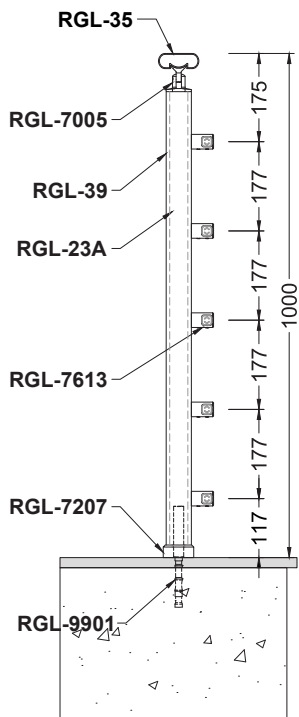

Railing

Code	Model	Type	Page
RS10	Round	Horizontal	5-6
RS20	Round	Vertical	7-8
RS30	Round	Glass Holder	9-10
SQ10	Kare	Horizontal	11-12
SQ20	Kare	Vertical	13-14
SQ30	Kare	Glass Holder	15-16
OS10	Oval	Horizontal	17-18
OS20	Oval	Vertical	19-20
QS10	Square-Oval	Horizontal	21-22
QS20	Square-Oval	Vertical	23-24
QS30	Square-Oval	Glass Holder	25-26
QS40	Square-Oval	Holder	27-28
LM10-40	Lama	Horizontal	29-30
LC10-20-30-40-50-60	L Connection	Horizontal	31-32
V10-20	Vista	Horizontal	33-34
SP10-20	Spider	Horizontal	35-36

Side Handle

	Joint	Flange	Turn	Plug	Wall C.	Holder	Anchor	Profile
								
	7001	7201	7401	7551	7305	7601	9901	RGL-35
Alternatives								
	7102	7206	7405	7554	7857	7610	7303	RGL-31
								
		7203	7408					RGL-32
								
		7403					RGL-33	
								
		7411					RGL-36	

Innovating Railings: Offering Aesthetic and Durability Together

	Joint	Flange	Turn	Plug	Wall C.	Holder	Anchor	Profile
								
								
Alternatives								
								
								

Modern Design, Solid Protection: Introducing Our Aluminum Balustrade Railings