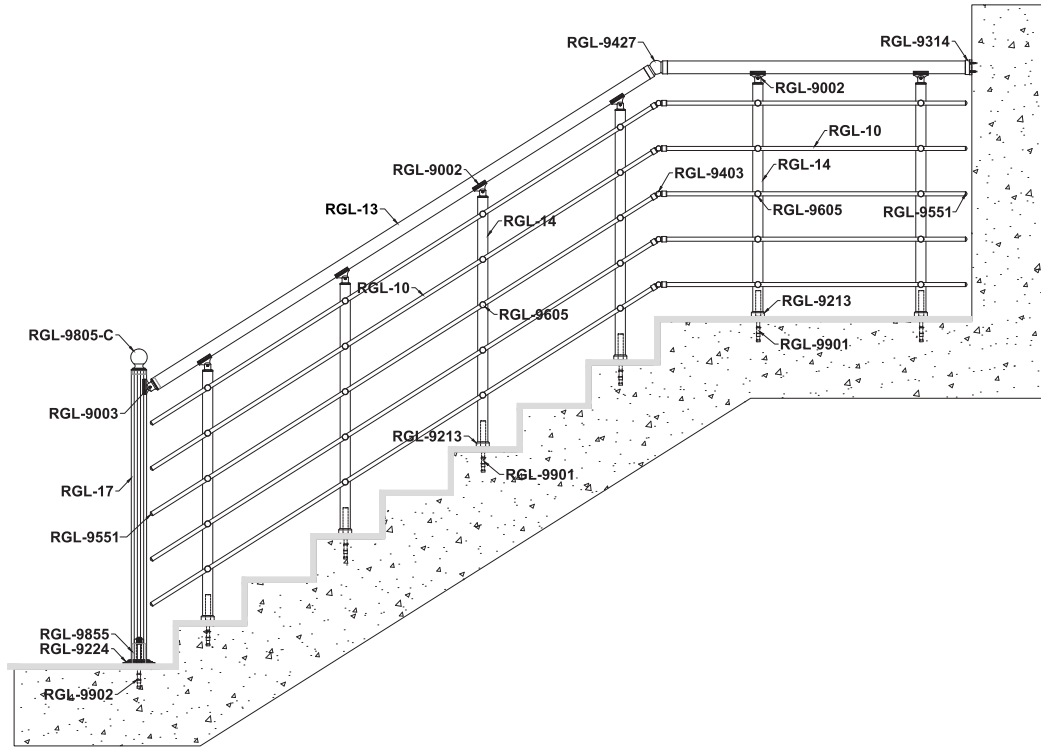

Top Mount

Side Mount

Top Handle

Side Handle

	Joint	Flange	Turn	Plug	Wall C.	Holder	Anchor	Profile
								
	9002	9213	9427	9559	9314	9605	9901	RGL-13
								
	9003	9224	9403	9551	9316	9608	9311	RGL-14
Alternatives								
	9102	9222	9420	9805		9603		RGL-15
								
	9104		9408-A	9554		9107-A		RGL-10
								
9012				9556				RGL-17

Elegance in Every Line, Safety in Every Detail

RS20-A

RS20-B

Stairways

Balcony

Top Mount

Side Mount

Top Handle