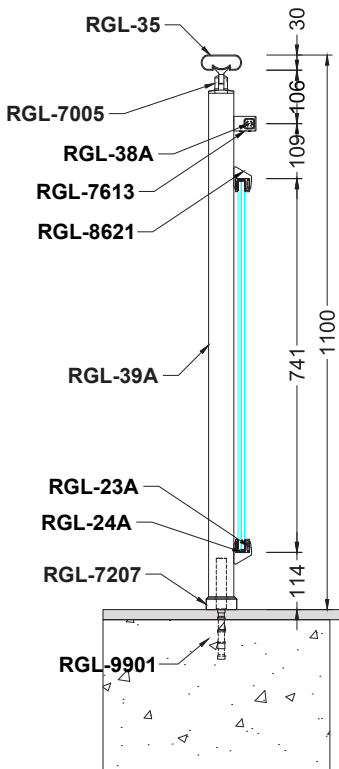

Where Safety Becomes Art: Our Aluminum Railing Masterpieces

QS40-A

QS40-B

Stairways

Balcony

Top Mount

Side Mount

Top Handle

Side Handle