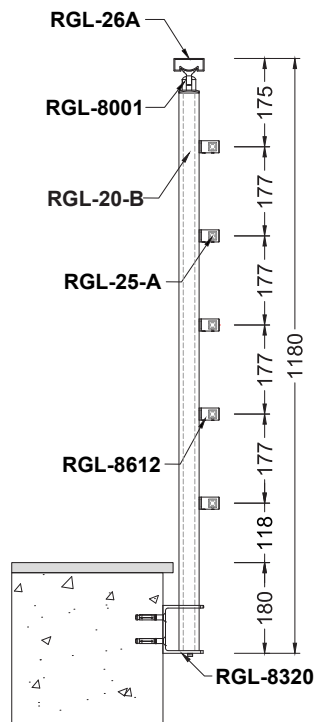

Railing

Code	Model	Type	Page
RS10	Round	Horizontal	5-6
RS20	Round	Vertical	7-8
RS30	Round	Glass Holder	9-10
SQ10	Kare	Horizontal	11-12
SQ20	Kare	Vertical	13-14
SQ30	Kare	Glass Holder	15-16
OS10	Oval	Horizontal	17-18
OS20	Oval	Vertical	19-20
QS10	Square-Oval	Horizontal	21-22
QS20	Square-Oval	Vertical	23-24
QS30	Square-Oval	Glass Holder	25-26
QS40	Square-Oval	Holder	27-28
LM10-40	Lama	Horizontal	29-30
LC10-20-30-40-50-60	L Connection	Horizontal	31-32
V10-20	Vista	Horizontal	33-34
SP10-20	Spider	Horizontal	35-36

Side Handle

	Joint	Flange	Turn	Plug	Wall C.	Holder	Anchor	Profile
								
								
Alternatives								
								
								

Sharp Lines, Solid Safety: Square Balustrades

SQ10-A

SQ10-B

Stairways

Balcony

Top Mount

Side Mount

Top Handle

Side Handle

	Joint	Flange	Turn	Plug	Wall C.	Holder	Anchor	Profile
								
	8001	8202	8404	8551	8307	8612	9901	RGL-26
Alternatives								
	8102	8210	8452	8555	8308	8605	8320	RGL-20
								
		8208	8401			8608		RGL-23
								
			8462					RGL-25
								
		8407					RGL-22	