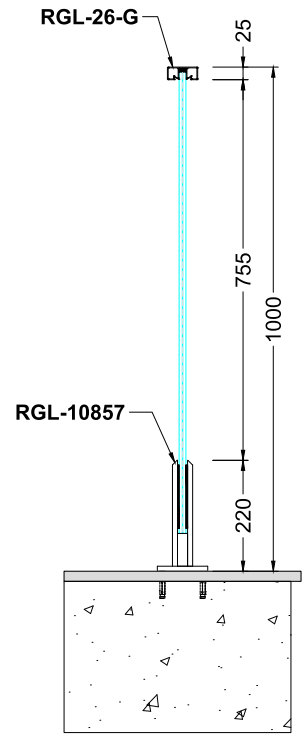

V10-A

Clear Views, Strong Support: Glass Railings