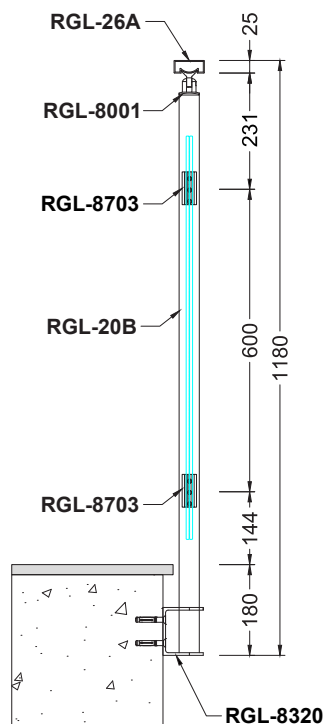

Railing

Code	Model	Type	Page
RS10	Round	Horizontal	5-6
RS20	Round	Vertical	7-8
RS30	Round	Glass Holder	9-10
SQ10	Kare	Horizontal	11-12
SQ20	Kare	Vertical	13-14
SQ30	Kare	Glass Holder	15-16
OS10	Oval	Horizontal	17-18
OS20	Oval	Vertical	19-20
QS10	Square-Oval	Horizontal	21-22
QS20	Square-Oval	Vertical	23-24
QS30	Square-Oval	Glass Holder	25-26
QS40	Square-Oval	Holder	27-28
LM10-40	Lama	Horizontal	29-30
LC10-20-30-40-50-60	L Connection	Horizontal	31-32
V10-20	Vista	Horizontal	33-34
SP10-20	Spider	Horizontal	35-36

Side Handle

	Joint	Flange	Turn	Plug	Wall C.	Holder	Anchor	Profile
								
								
Alternatives								
								
								

Sharp Lines, Solid Safety: Square Balustrades

SQ10-A

SQ10-B

Stairways

Balcony

Top Mount

Side Handle

	Joint	Flange	Turn	Plug	Wall C.	Holder	Anchor	Profile
								
								
Alternatives								
								
								

We've Thought of Every Detail for Your Safety: Relax with Our Aluminum Railings

SQ30-A

SQ30-B

Stairways

Balcony

Top Mount

Side Mount

Top Handle

Side Handle