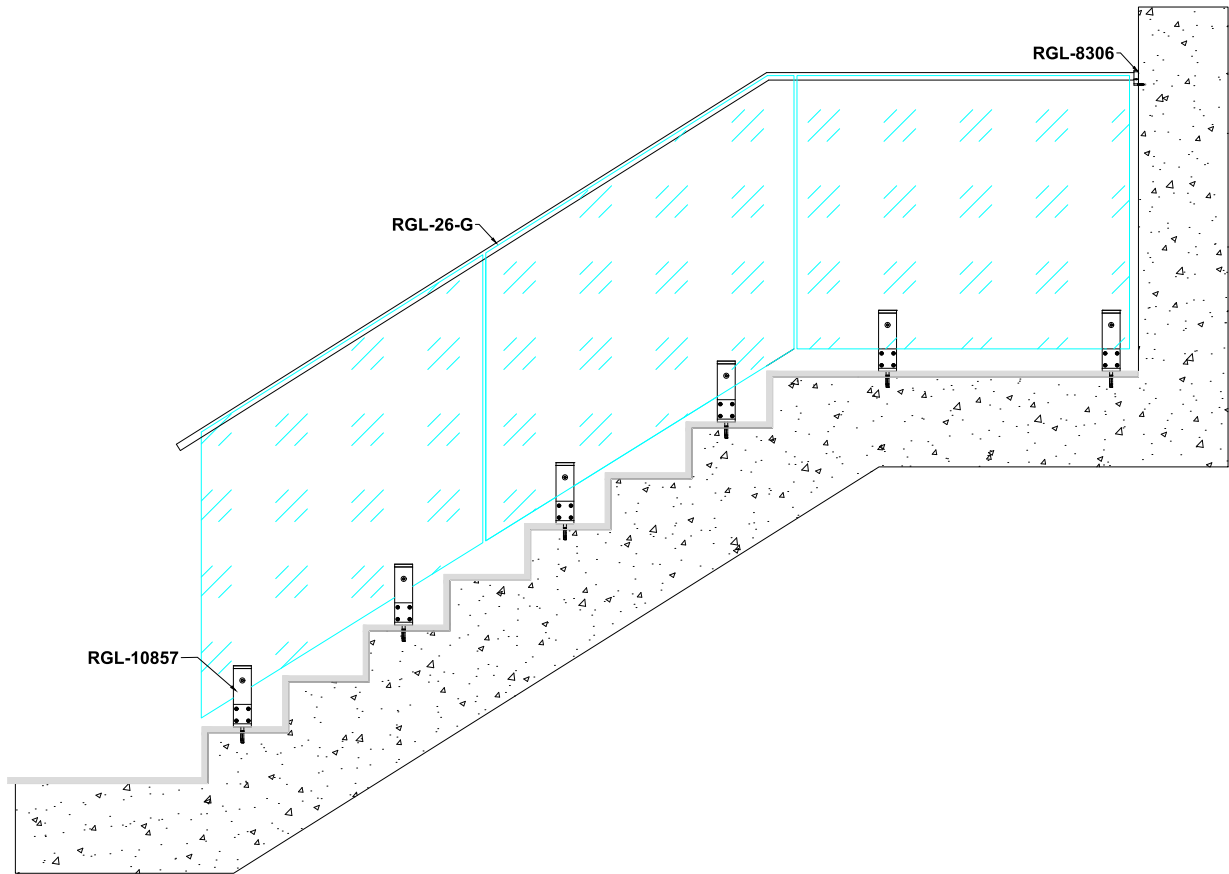

RGL9325

V10-A

Clear Views, Strong Support: Glass Railings

V20-A

Vista System - Horizontal

SP10

SP10-A

Frame Your View with Crystal Clarity