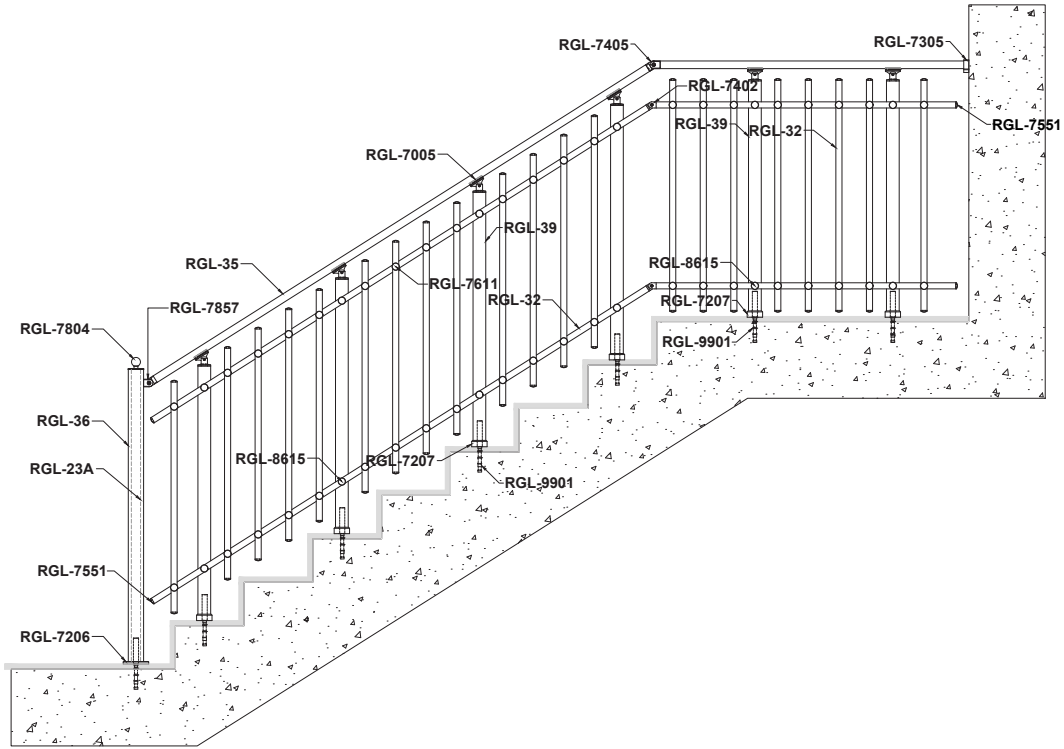

Joint	Flange	Turn	Plug	Wall C.	Holder	Anchor	Profile
Alternatives