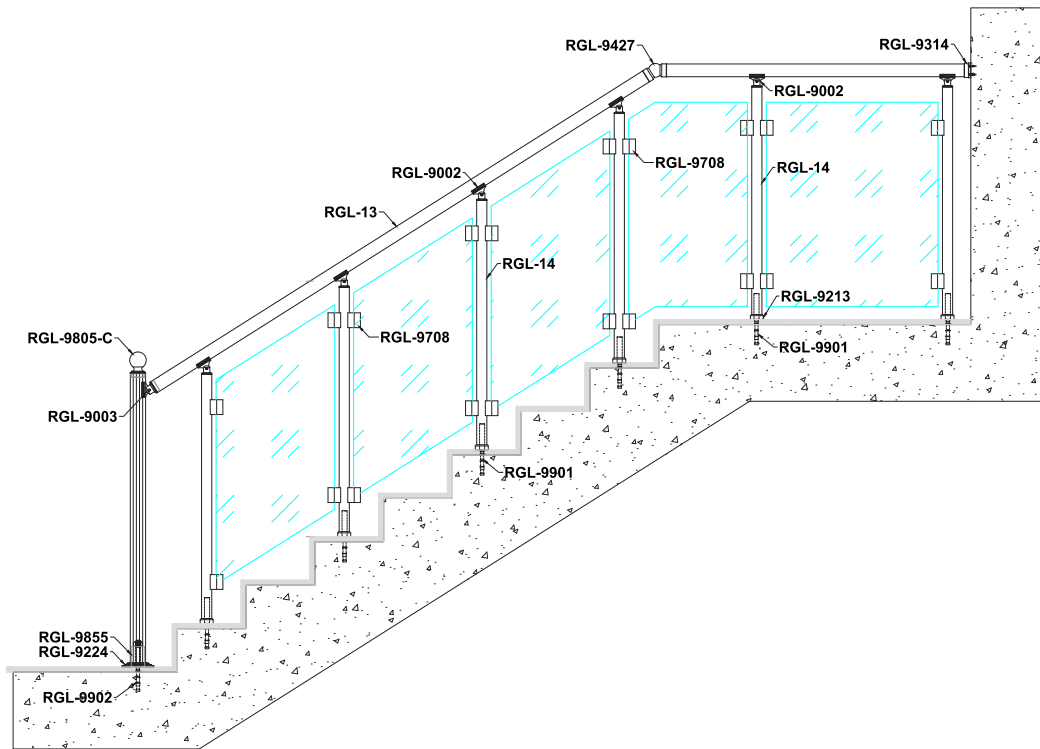

Hold Tight, Look Bright: Glass Holders

RS30-A

RS30-B

Stairways

Balcony

Top Mount

Side Mount

Top Handle

Side Handle

	Joint	Flange	Turn	Plug	Wall C.	Holder	Anchor	Profile
								
								
Alternatives								
								
								

Sharp Lines, Solid Safety: Square Balustrades

SQ10-A

SQ10-B

Stairways

Balcony

Top Mount