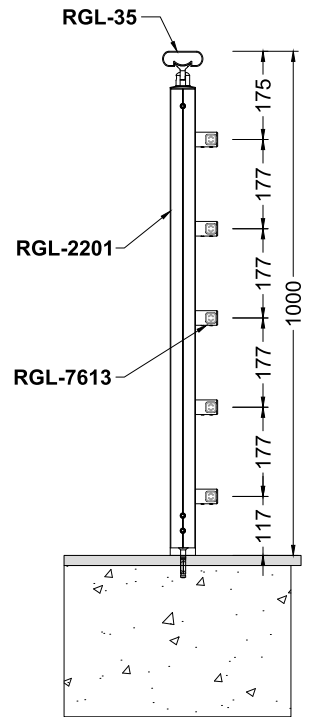

Railing

Code	Model	Type	Page
RS10	Round	Horizontal	5-6
RS20	Round	Vertical	7-8
RS30	Round	Glass Holder	9-10
SQ10	Kare	Horizontal	11-12
SQ20	Kare	Vertical	13-14
SQ30	Kare	Glass Holder	15-16
OS10	Oval	Horizontal	17-18
OS20	Oval	Vertical	19-20
QS10	Square-Oval	Horizontal	21-22
QS20	Square-Oval	Vertical	23-24
QS30	Square-Oval	Glass Holder	25-26
QS40	Square-Oval	Holder	27-28
LM10-40	Lama	Horizontal	29-30
LC10-20-30-40-50-60	L Connection	Horizontal	31-32
V10-20	Vista	Horizontal	33-34
SP10-20	Spider	Horizontal	35-36

Where Safety Becomes Art: Our Aluminum Railing Masterpieces

QS40-A

QS40-B

Stairways

Balcony

Top Mount

Side Mount

Top Handle

Side Handle

	Joint	Flange	Turn	Plug	Wall C.	Holder	Anchor	Profile
								
								
Alternatives								
								
								

LM10

LM10-A

**Durability and Aesthetics Combined:
Discover Our Quality Balustrade Railings**