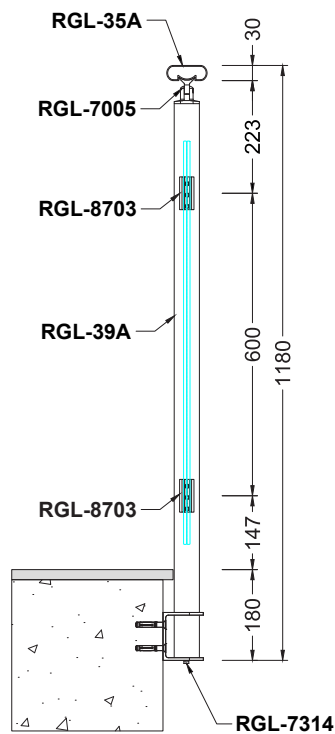

Railing

Code	Model	Type	Page
RS10	Round	Horizontal	5-6
RS20	Round	Vertical	7-8
RS30	Round	Glass Holder	9-10
SQ10	Kare	Horizontal	11-12
SQ20	Kare	Vertical	13-14
SQ30	Kare	Glass Holder	15-16
OS10	Oval	Horizontal	17-18
OS20	Oval	Vertical	19-20
QS10	Square-Oval	Horizontal	21-22
QS20	Square-Oval	Vertical	23-24
QS30	Square-Oval	Glass Holder	25-26
QS40	Square-Oval	Holder	27-28
LM10-40	Lama	Horizontal	29-30
LC10-20-30-40-50-60	L Connection	Horizontal	31-32
V10-20	Vista	Horizontal	33-34
SP10-20	Spider	Horizontal	35-36

	Joint	Flange	Turn	Plug	Wall C.	Holder	Anchor	Profile
								
								
Alternatives								
								
								

Rising Safely: Vertical Railings for Every Space

QS20-A

QS20-B

Stairways

Balcony

Top Mount

Side Mount

Top Handle

Side Handle

	Joint	Flange	Turn	Plug	Wall C.	Holder	Anchor	Profile
								
								
Alternatives								
								
								

Elevate Your Safety: Invest in Our Premium Aluminum Railing Systems

QS30-A

QS30-B

Stairways

Balcony

Top Mount

Side Mount

Top Handle

Side Handle

	Joint	Flange	Turn	Plug	Wall C.	Holder	Anchor	Profile
								
	7005	7207	7405	7554	7305	8703	9901	RGL-35
Alternatives								
	7103	7206	7408		7857	8701	7314	RGL-39
								
			7411					RGL-38
								RGL-23
								RGL-36