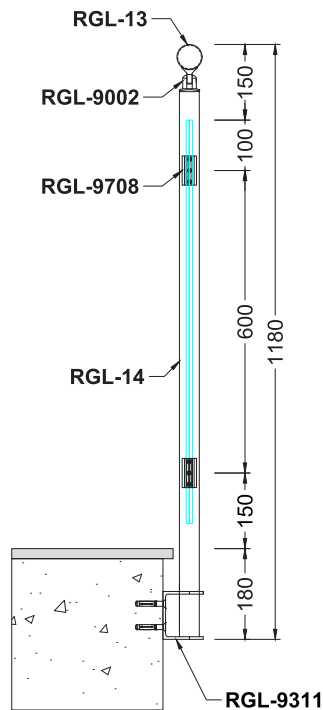

Railing

Code	Model	Type	Page
RS10	Round	Horizontal	5-6
RS20	Round	Vertical	7-8
RS30	Round	Glass Holder	9-10
SQ10	Kare	Horizontal	11-12
SQ20	Kare	Vertical	13-14
SQ30	Kare	Glass Holder	15-16
OS10	Oval	Horizontal	17-18
OS20	Oval	Vertical	19-20
QS10	Square-Oval	Horizontal	21-22
QS20	Square-Oval	Vertical	23-24
QS30	Square-Oval	Glass Holder	25-26
QS40	Square-Oval	Holder	27-28
LM10-40	Lama	Horizontal	29-30
LC10-20-30-40-50-60	L Connection	Horizontal	31-32
V10-20	Vista	Horizontal	33-34
SP10-20	Spider	Horizontal	35-36

Side Handle

	Joint	Flange	Turn	Plug	Wall C.	Holder	Anchor	Profile
								
	9002	9213	9427	9559	9314	9605	9901	RGL-13
								
	9003	9224	9403	9551	9316	9608	9311	RGL-14
Alternatives								
	9102	9222	9420	9805		9603		RGL-15
								
	9104		9408-A	9554		9107-A		RGL-10
								
9012				9556				RGL-17

Hold Tight, Look Bright: Glass Holders

RS30-A

RS30-B

Stairways

Balcony

Top Mount

Side Mount

Top Handle

Side Handle

	Joint	Flange	Turn	Plug	Wall C.	Holder	Anchor	Profile
								
								
Alternatives								
								
								

Sharp Lines, Solid Safety: Square Balustrades

SQ10-A

SQ10-B

Stairways

Balcony

Top Mount