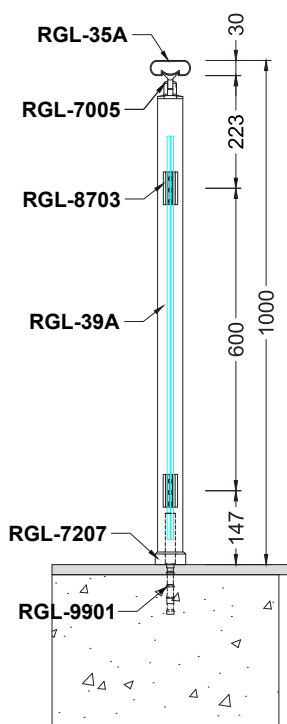

Railing

Code	Model	Type	Page
RS10	Round	Horizontal	5-6
RS20	Round	Vertical	7-8
RS30	Round	Glass Holder	9-10
SQ10	Kare	Horizontal	11-12
SQ20	Kare	Vertical	13-14
SQ30	Kare	Glass Holder	15-16
OS10	Oval	Horizontal	17-18
OS20	Oval	Vertical	19-20
QS10	Square-Oval	Horizontal	21-22
QS20	Square-Oval	Vertical	23-24
QS30	Square-Oval	Glass Holder	25-26
QS40	Square-Oval	Holder	27-28
LM10-40	Lama	Horizontal	29-30
LC10-20-30-40-50-60	L Connection	Horizontal	31-32
V10-20	Vista	Horizontal	33-34
SP10-20	Spider	Horizontal	35-36

	Joint	Flange	Turn	Plug	Wall C.	Holder	Anchor	Profile
								
								
Alternatives								
								
								

Rising Safely: Vertical Railings for Every Space

QS20-A

QS20-B

Stairways

Balcony

Top Mount

Side Mount

Top Handle

Side Handle

	Joint	Flange	Turn	Plug	Wall C.	Holder	Anchor	Profile
								
								
Alternatives								
								
								

Elevate Your Safety: Invest in Our Premium Aluminum Railing Systems

QS30-A

QS30-B

Stairways

Balcony

Top Mount

Side Mount

Top Handle

Side Handle

	Joint	Flange	Turn	Plug	Wall C.	Holder	Anchor	Profile
								
	7005	7207	7405	7554	7305	8703	9901	RGL-35
Alternatives								
	7103	7206	7408		7857	8701	7314	RGL-39
								
			7411					RGL-38
								RGL-23
								RGL-36