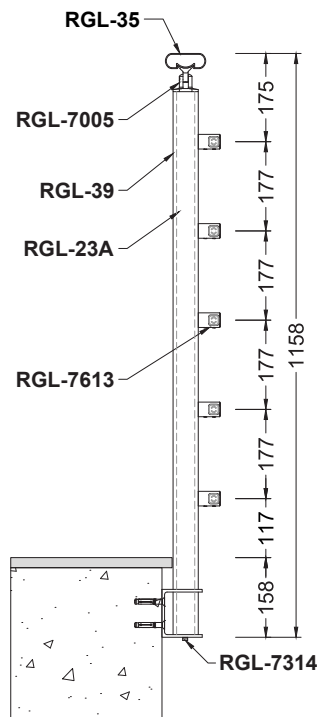

QS10-B

Stairways

Balcony

Top Mount

Side Mount

Top Handle

Side Handle