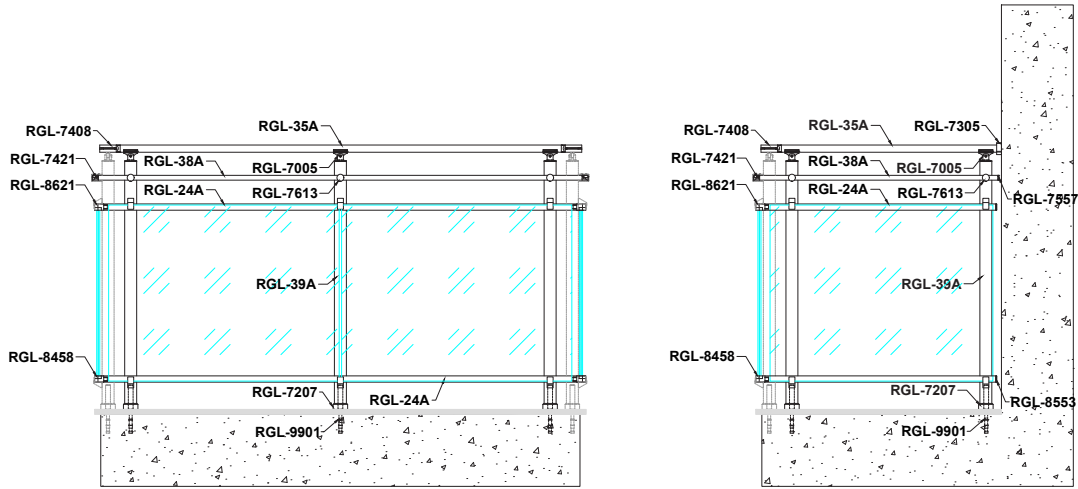

Joint	Flange	Turn	Plug	Wall C.	Holder	Anchor	Profile
Alternatives