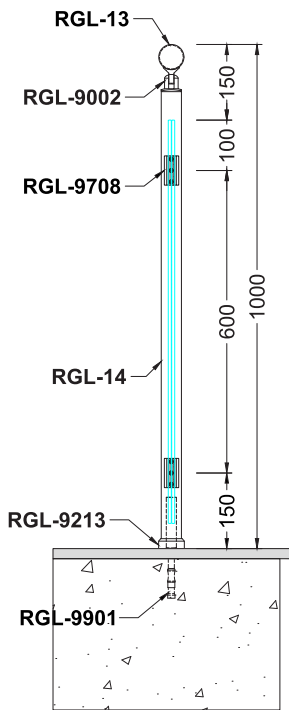

Hold Tight, Look Bright: Glass Holders

RS30-A

RS30-B

Stairways

Balcony

Top Mount

Side Mount

Top Handle

Side Handle