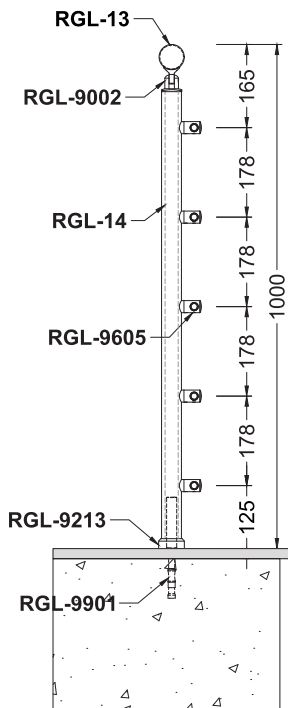

Secure Your World with Round Confidence

RS10-A

RS10-B

Stairways

Balcony

Top Mount

Side Mount

Top Handle

Side Handle