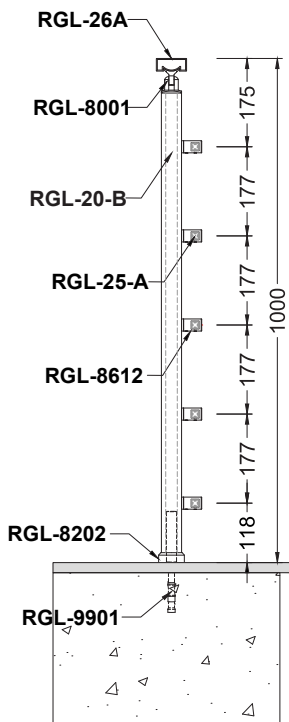

Railing

Code	Model	Type	Page
RS10	Round	Horizontal	5-6
RS20	Round	Vertical	7-8
RS30	Round	Glass Holder	9-10
SQ10	Kare	Horizontal	11-12
SQ20	Kare	Vertical	13-14
SQ30	Kare	Glass Holder	15-16
OS10	Oval	Horizontal	17-18
OS20	Oval	Vertical	19-20
QS10	Square-Oval	Horizontal	21-22
QS20	Square-Oval	Vertical	23-24
QS30	Square-Oval	Glass Holder	25-26
QS40	Square-Oval	Holder	27-28
LM10-40	Lama	Horizontal	29-30
LC10-20-30-40-50-60	L Connection	Horizontal	31-32
V10-20	Vista	Horizontal	33-34
SP10-20	Spider	Horizontal	35-36

Side Handle

	Joint	Flange	Turn	Plug	Wall C.	Holder	Anchor	Profile
								
	9002	9213	9427	9559	9314	9605	9901	RGL-13
								
	9003	9224	9403	9551	9316	9608	9311	RGL-14
Alternatives								
	9102	9222	9420	9805		9603		RGL-15
								
	9104		9408-A	9554		9107-A		RGL-10
								
9012				9556				RGL-17

Hold Tight, Look Bright: Glass Holders

RS30-A

RS30-B

Stairways

Balcony

Top Mount

Side Mount

Top Handle

Side Handle

	Joint	Flange	Turn	Plug	Wall C.	Holder	Anchor	Profile
								
								
Alternatives								
								
								

Sharp Lines, Solid Safety: Square Balustrades

SQ10-A

SQ10-B

Stairways

Balcony

Top Mount