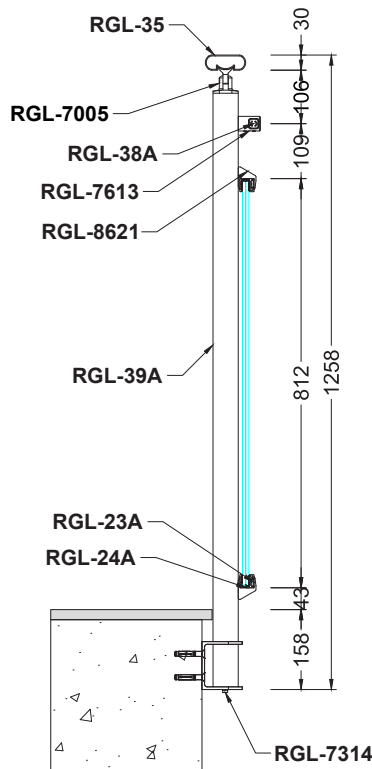

QS40-B

Stairways

Balcony

Top Mount

Side Mount

Top Handle

Side Handle