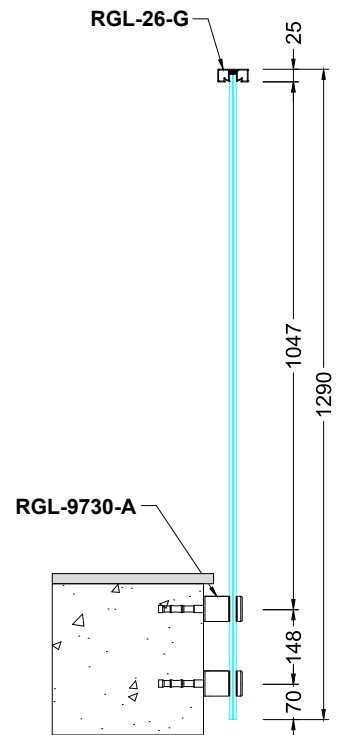

SP10

Frame Your View with Crystal Clarity

SP20

SP20-A