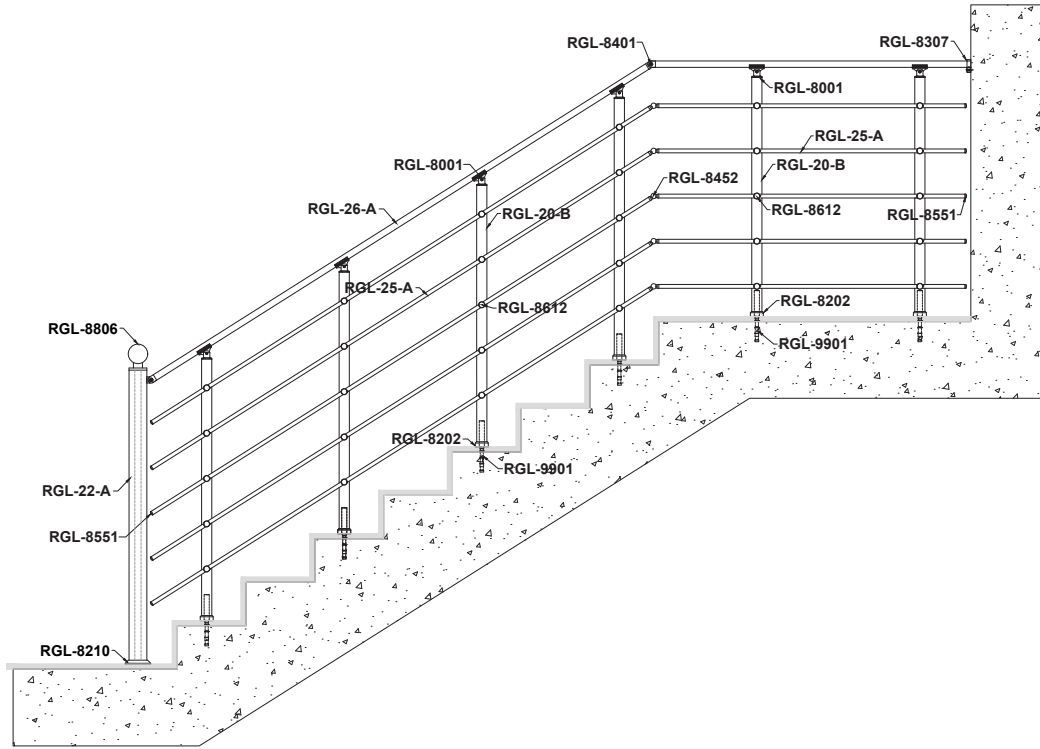

Joint	Flange	Turn	Plug	Wall C.	Holder	Anchor	Profile
	8001	8202	8404	8551	8307	8612	9901	RGL-26
Alternatives								
	8102	8210	8452	8555	8308	8605	8320	RGL-20
		8208	8401			8608		RGL-23
			8462					RGL-25
		8407					RGL-22