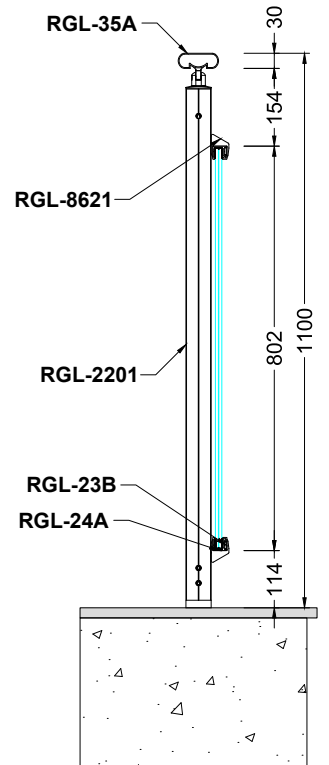

Railing

Code	Model	Type	Page
RS10	Round	Horizontal	5-6
RS20	Round	Vertical	7-8
RS30	Round	Glass Holder	9-10
SQ10	Kare	Horizontal	11-12
SQ20	Kare	Vertical	13-14
SQ30	Kare	Glass Holder	15-16
OS10	Oval	Horizontal	17-18
OS20	Oval	Vertical	19-20
QS10	Square-Oval	Horizontal	21-22
QS20	Square-Oval	Vertical	23-24
QS30	Square-Oval	Glass Holder	25-26
QS40	Square-Oval	Holder	27-28
LM10-40	Lama	Horizontal	29-30
LC10-20-30-40-50-60	L Connection	Horizontal	31-32
V10-20	Vista	Horizontal	33-34
SP10-20	Spider	Horizontal	35-36

Where Safety Becomes Art: Our Aluminum Railing Masterpieces

QS40-A

QS40-B

Stairways

Balcony

Top Mount

Side Mount

Top Handle

Side Handle

	Joint	Flange	Turn	Plug	Wall C.	Holder	Anchor	Profile
								
								
Alternatives								
								
								

LM10

LM10-A

**Durability and Aesthetics Combined:
Discover Our Quality Balustrade Railings**

LM40

LM40-A

Lama System - Holder

RGL9317

RGL9319

RGL9320

RGL9321

RGL9322