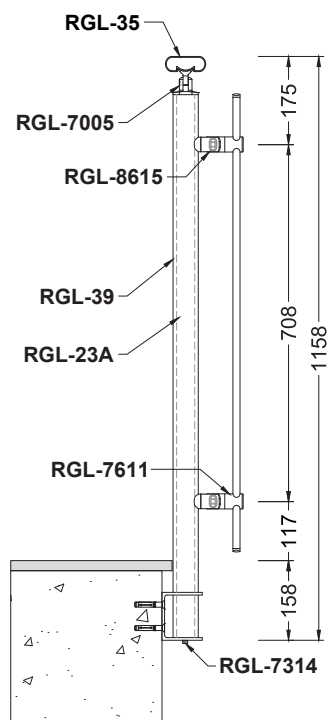

QS20-B

Stairways

Balcony

Top Mount

Side Mount

Top Handle

Side Handle