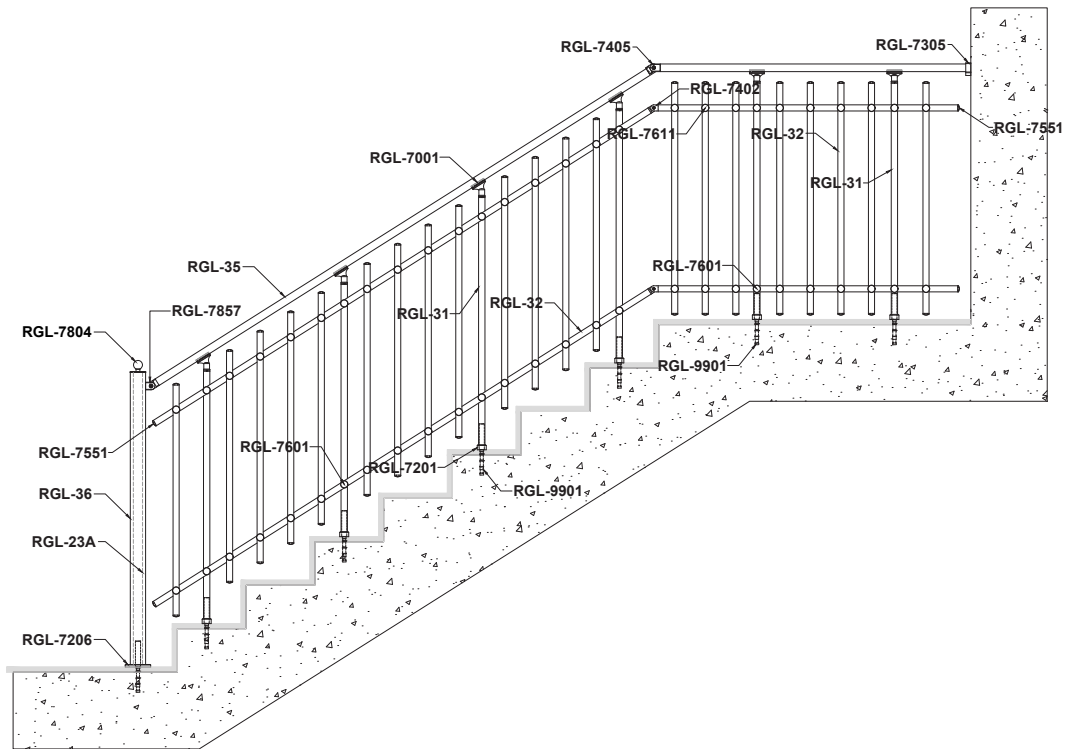

Joint	Flange	Turn	Plug	Wall C.	Holder	Anchor	Profile
Alternatives