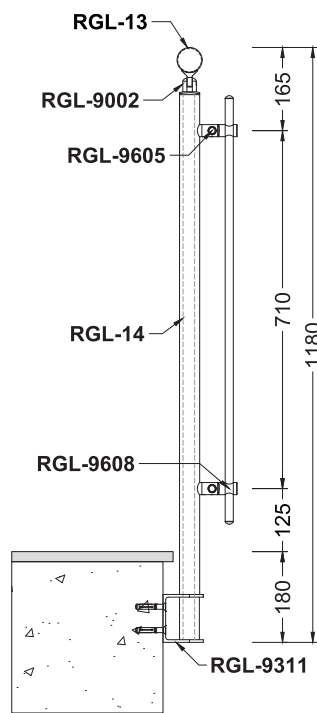

RS20-B

Stairways

Balcony

Top Mount

Side Mount

Top Handle

Side Handle