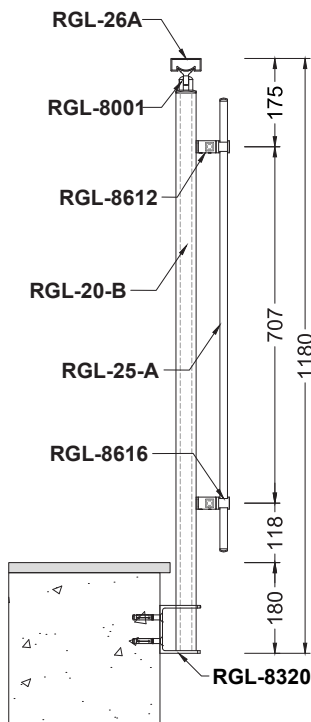

SQ20-B

Stairways

Balcony

Top Mount

Side Mount

Top Handle

Side Handle