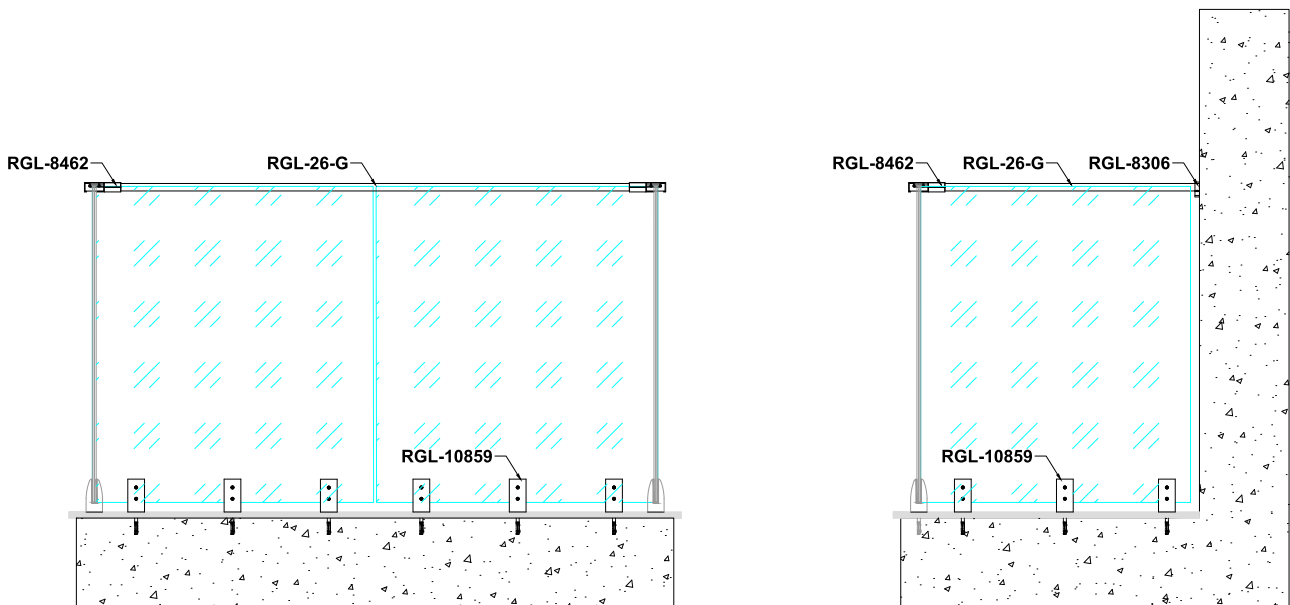

RGL9325

V10-A

Clear Views, Strong Support: Glass Railings

V20-A

Vista System - Horizontal

SP10

SP10-A

Frame Your View with Crystal Clarity