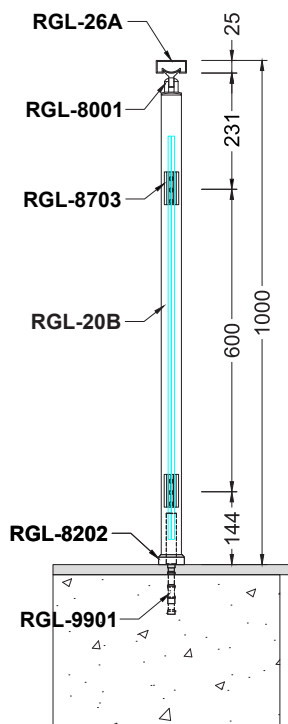

Railing

Code	Model	Type	Page
RS10	Round	Horizontal	5-6
RS20	Round	Vertical	7-8
RS30	Round	Glass Holder	9-10
SQ10	Kare	Horizontal	11-12
SQ20	Kare	Vertical	13-14
SQ30	Kare	Glass Holder	15-16
OS10	Oval	Horizontal	17-18
OS20	Oval	Vertical	19-20
QS10	Square-Oval	Horizontal	21-22
QS20	Square-Oval	Vertical	23-24
QS30	Square-Oval	Glass Holder	25-26
QS40	Square-Oval	Holder	27-28
LM10-40	Lama	Horizontal	29-30
LC10-20-30-40-50-60	L Connection	Horizontal	31-32
V10-20	Vista	Horizontal	33-34
SP10-20	Spider	Horizontal	35-36

Side Mount

Top Handle

Side Handle

	Joint	Flange	Turn	Plug	Wall C.	Holder	Anchor	Profile
								
	8001	8202	8404	8551	8307	8612	9901	RGL-26
Alternatives								
	8102	8210	8452	8555	8308	8605	8320	RGL-20
								
		8208	8401			8608		RGL-23
								
			8462					RGL-25
								
		8407					RGL-22	

Safety Never Looked So Stylish

SQ20-A

SQ20-B

Stairways

Balcony

Top Mount

Side Mount

Top Handle

Side Handle

	Joint	Flange	Turn	Plug	Wall C.	Holder	Anchor	Profile
								
								
Alternatives								
								
								

We've Thought of Every Detail for Your Safety: Relax with Our Aluminum Railings