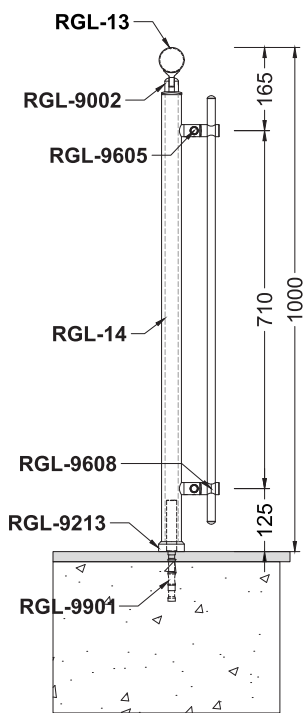

Elegance in Every Line, Safety in Every Detail

RS20-A

RS20-B

Stairways

Balcony

Top Mount

Side Mount

Top Handle

Side Handle