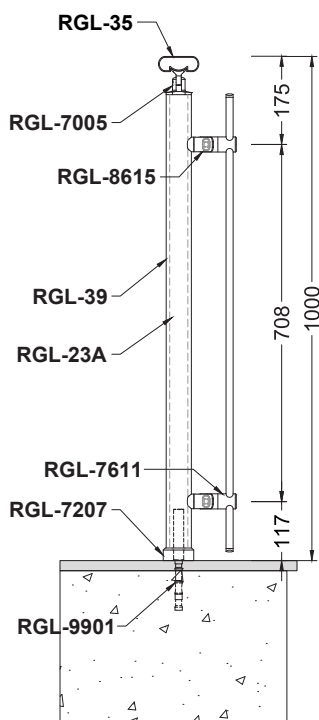

Rising Safely: Vertical Railings for Every Space

QS20-A

QS20-B

Stairways

Balcony

Top Mount

Side Mount

Top Handle

Side Handle