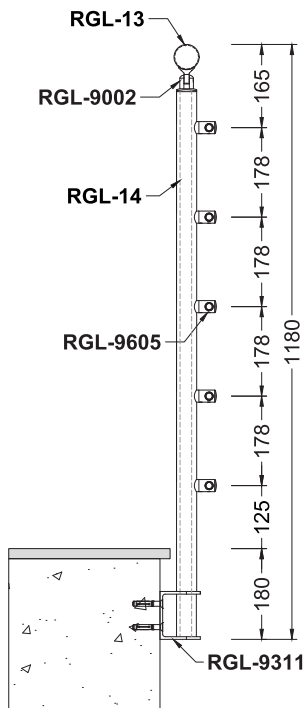

RS10-B

Stairways

Balcony

Top Mount

Side Mount

Top Handle

Side Handle