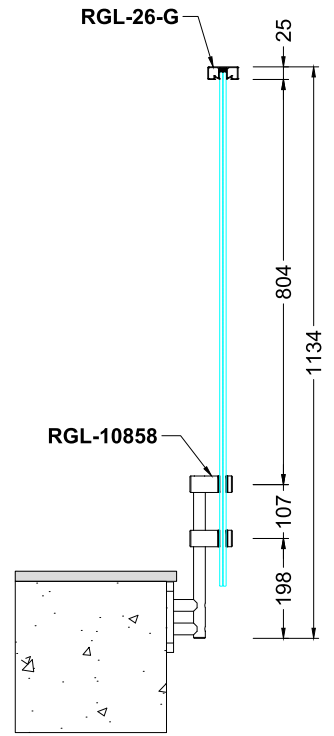

SP10

SP10-A

Frame Your View with Crystal Clarity

SP20