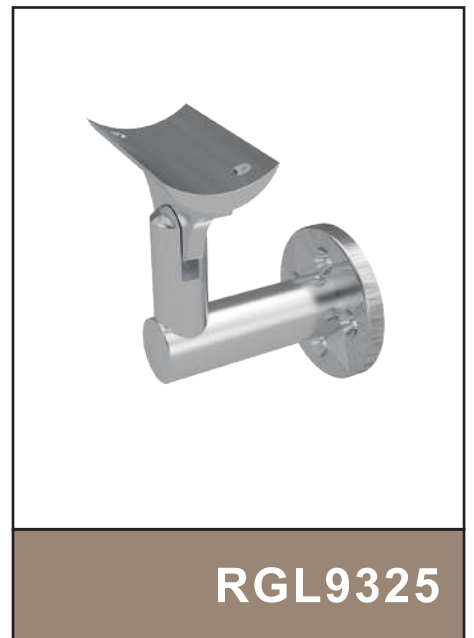

Elegance in Every Line, Safety in Every Detail

RS20-A

RS20-B

Stairways

Balcony

Top Mount

Side Mount

Top Handle

Hold Tight, Look Bright: Glass Holders

RS30-A

RS30-B

Stairways

Balcony

Top Mount

Side Mount

Top Handle

Side Handle

	Joint	Flange	Turn	Plug	Wall C.	Holder	Anchor	Profile
								
								
Alternatives								
								
								

LM10

LM10-A

**Durability and Aesthetics Combined:
Discover Our Quality Balustrade Railings**

LM40

LM40-A

Lama System - Holder

RGL9317

RGL9319

RGL9320

RGL9321

RGL9322