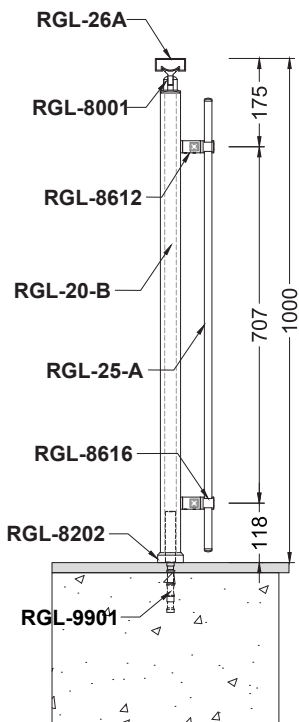

Safety Never Looked So Stylish

SQ20-A

SQ20-B

Stairways

Balcony

Top Mount

Side Mount

Top Handle

Side Handle