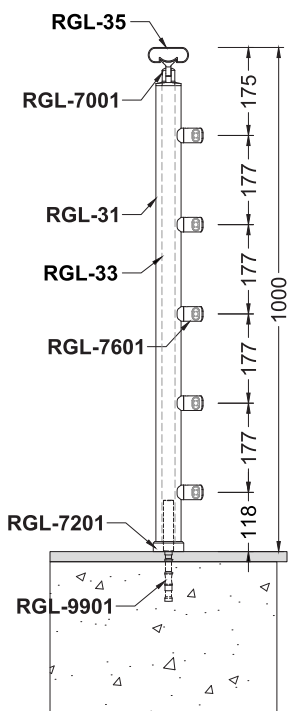

Oval Style, Oval Safety: Your Perfect Fit

OS10-A

OS10-B

Stairways

Balcony

Top Mount

Side Mount

Top Handle

Side Handle