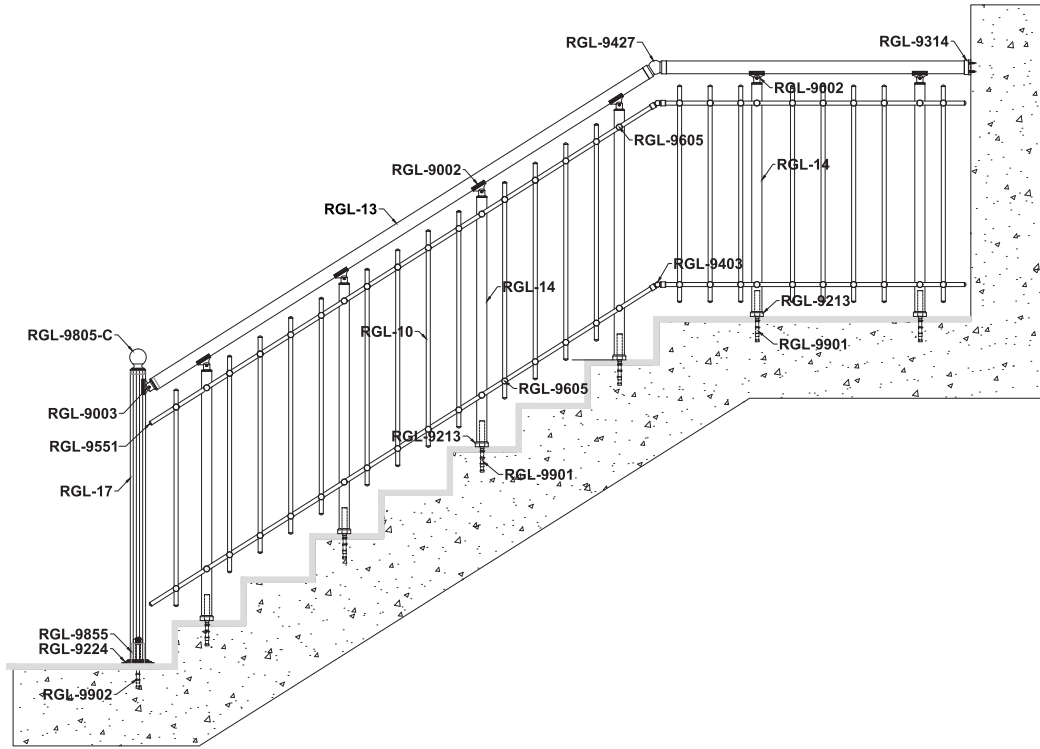

Joint	Flange	Turn	Plug	Wall C.	Holder	Anchor	Profile
	9002	9213	9427	9559	9314	9605	9901	RGL-13
	9003	9224	9403	9551	9316	9608	9311	RGL-14
Alternatives								
	9102	9222	9420	9805		9603		RGL-15
	9104		9408-A	9554		9107-A		RGL-10
9012				9556				RGL-17