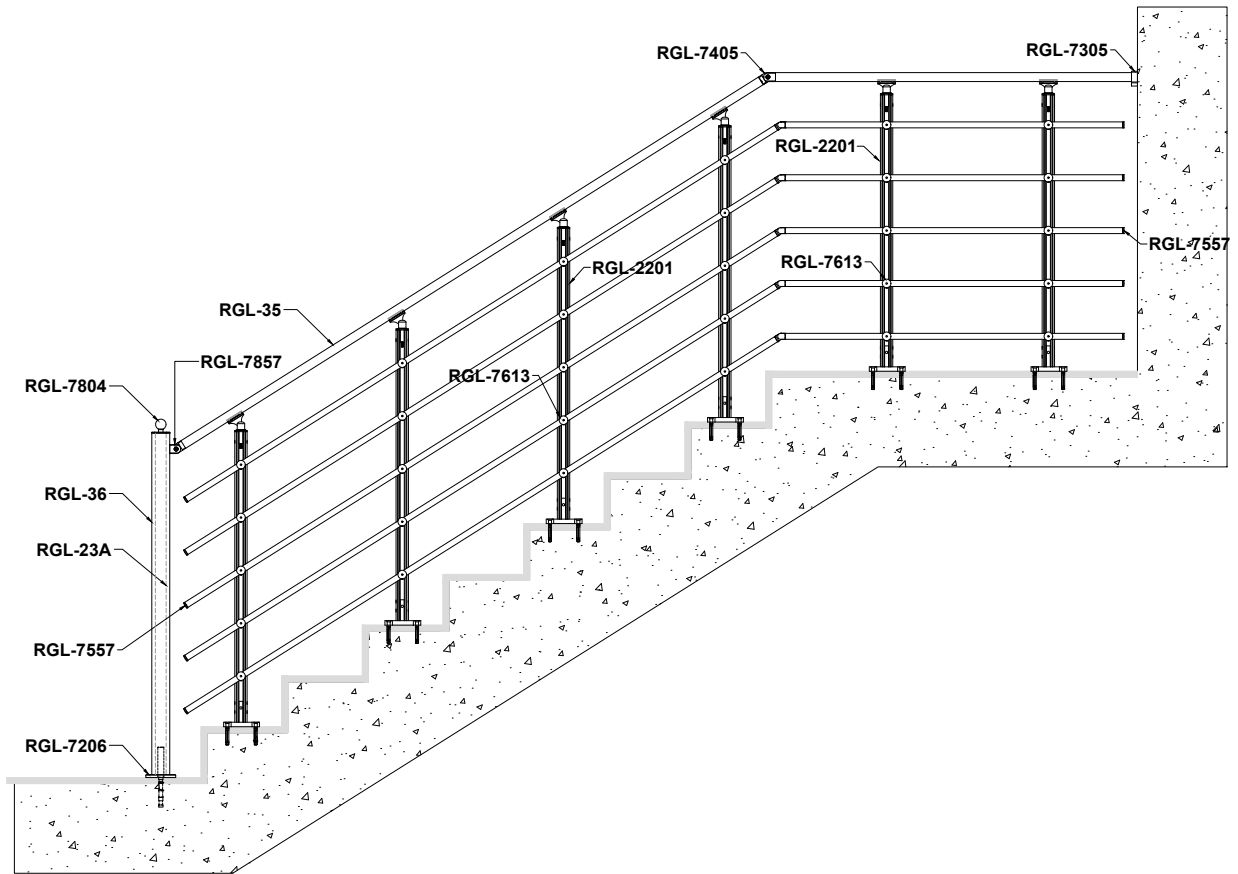

LM40-A

Lama System - Holder