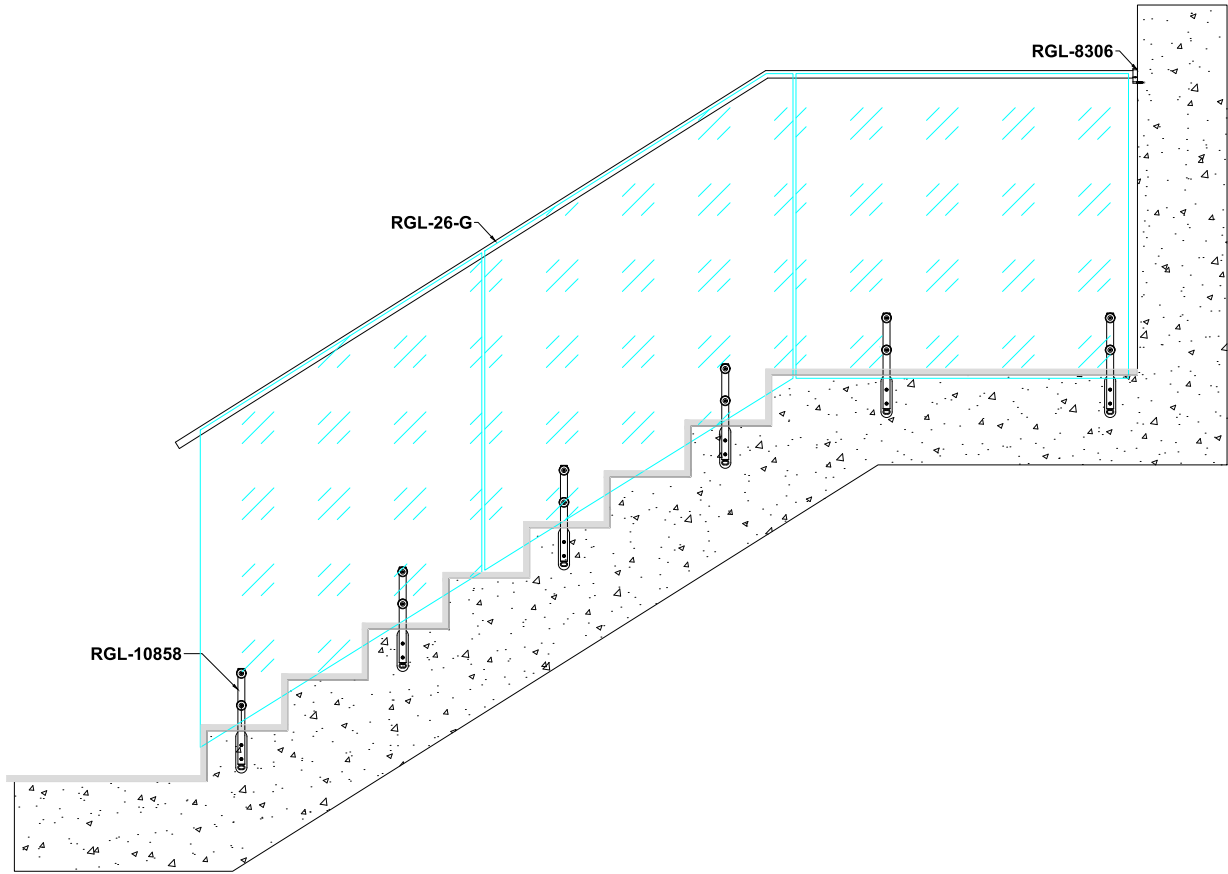

Side Handle

	Joint	Flange	Turn	Plug	Wall C.	Holder	Anchor	Profile
								
								
Alternatives								
								
								

LM10

LM10-A

**Durability and Aesthetics Combined:
Discover Our Quality Balustrade Railings**

RGL9325

V10-A

Clear Views, Strong Support: Glass Railings

V20-A

Vista System - Horizontal

SP10

SP10-A

Frame Your View with Crystal Clarity

SP20

SP20-A

Spider System - Horizontal

Spider System - Horizontal

Round Profiles

10-A	x: 16mm	t: 1.5mm	kg/m: 0.185
10-B	x: 16mm	t: 2mm	kg/m: 0.238
10-C	x: 16mm	t: 2.5mm	kg/m: 0.286
10-D	x: 16mm	t: 5mm	kg/m: 0.467
10-F	x: 16mm	t: 1.2mm	kg/m: 0.151
10-Y	x: 19mm	t: 1.5mm	kg/m: 0.225
10-Z	x: 19mm	t: 2.5mm	kg/m: 0.350
11-A	x: 30mm	t: 2mm	kg/m: 0.475
11-B	x: 30mm	t: 2.5mm	kg/m: 0.583
11-C	x: 30mm	t: 3mm	kg/m: 0.686
11-D	x: 30mm	t: 5mm	kg/m: 1.061
11-F	x: 30mm	t: 1mm	kg/m: 0.246
12-A	x: 40mm	t: 2mm	kg/m: 0.644
12-B	x: 40mm	t: 3mm	kg/m: 0.942
12-C	x: 40mm	t: 5mm	kg/m: 1.485
12-D	x: 40mm	t: 2.5mm	kg/m: 0.797
12-E	x: 40mm	t: 1.5mm	kg/m: 0.492
13-A	x: 50mm	t: 1.5mm	kg/m: 0.617
13-B	x: 50mm	t: 1.8mm	kg/m: 0.737
13-C	x: 50mm	t: 2mm	kg/m: 0.814
13-D	x: 50mm	t: 2.5mm	kg/m: 1.007
13-E	x: 50mm	t: 2.3mm	kg/m: 0.932
13-F	x: 50mm	t: 1.7mm	kg/m: 0.697
13-G	x: 50mm	t: 1.2mm	kg/m: 0.497
19-A	x: 20mm	t: 2mm	kg/m: 0.305
19-B	x: 20mm	t: 1.5mm	kg/m: 0.235